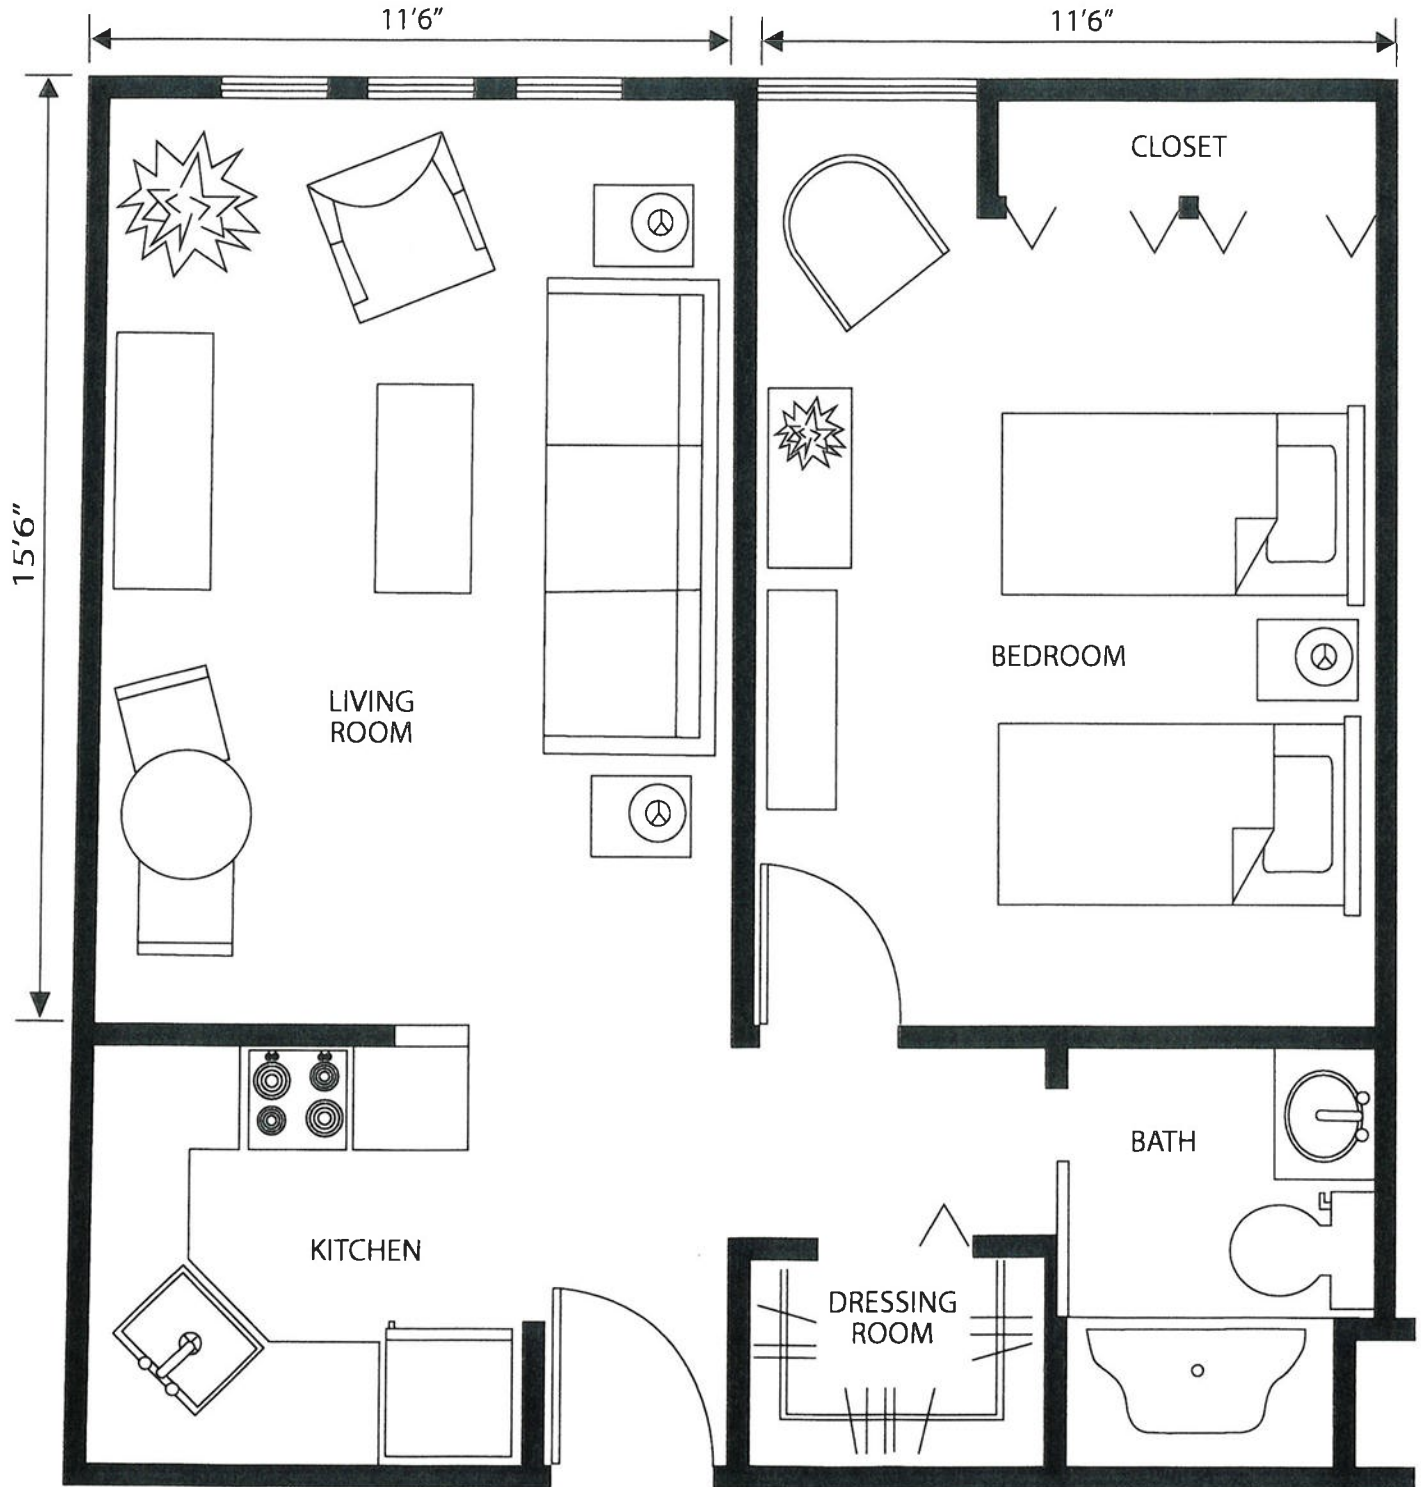

FRIENDSHIP VILLAGE

Senior Living Community
WHERE CONNECTIONS MATTER

Cardinal

Approximately 552 sq. ft.